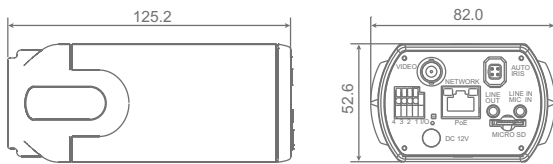

Megapixel IP Camera

V6 Series

Full HD • Real-time

Dimension

Unit: (mm)

Features

- Progressive Scan CMOS Sensor
- NEW** • Full HD 1080p / HD 720p real-time at dual streaming
- NEW** • H.264 and MJPEG compression
- Motion Detection
- Privacy Masks
- Day/Night (ICR)*
- Auto Iris Lens support*
- NEW** • Micro SD support*
- NEW** • BNC analog output*

V1 Series

Full HD • Real-time • Compact

Dimension

Unit: (mm)

Features

- Progressive Scan CMOS Sensor
- NEW** • Full HD 1080p / HD 720p real-time at dual streaming
- H.264 and MJPEG compression
- NEW** • f = 4 mm, F1.5
- Power over Ethernet (802.3af)
- Motion Detection
- Privacy Masks
- Weatherproof Dongle Cable*
- Weatherproof (IP66 international)
- Micro SD support*
- NEW** • Security Torx against tampering

Dimension

Unit: (mm)

Features

- Progressive Scan CMOS Sensor
- NEW** • Full HD 1080p / HD 720p real-time at dual streaming
- H.264 and MJPEG compression
- Remote Zoom & Focus (Motorized Lens)*
- NEW** • Lightweight dome cover
- Detachable modular design
- NEW** • 3-Axis position adjustment
- Motion Detection
- Privacy Masks
- Day/Night (ICR)
- Micro SD support