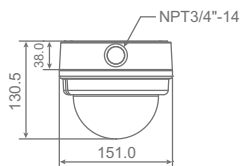

Dimension

Indoor