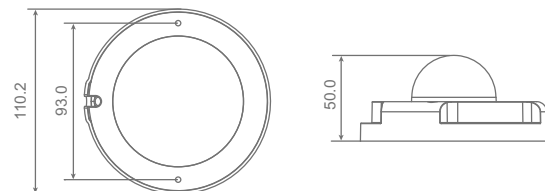

Megapixel IP Camera

V6 Series

Full HD • Real-time

Dimension

Unit: (mm)

Features

- Progressive Scan CMOS Sensor
- NEW** • Full HD 1080p / HD 720p real-time at dual streaming
- NEW** • H.264 and MJPEG compression
- Motion Detection
- Privacy Masks
- Day/Night (ICR)*
- Auto Iris Lens support*
- NEW** • Micro SD support*
- NEW** • BNC analog output*

V1 Series

Full HD • Real-time • Compact

Dimension

Unit: (mm)

Features

- Progressive Scan CMOS Sensor
- NEW** • Full HD 1080p / HD 720p real-time at dual streaming
- H.264 and MJPEG compression
- NEW** • f = 4 mm, F1.5
- Power over Ethernet (802.3af)
- Motion Detection
- Privacy Masks
- Weatherproof Dongle Cable*
- Weatherproof (IP66 international)
- Micro SD support*
- NEW** • Security Torx against tampering

Dimension

Unit: (mm)

Features

- Progressive Scan CMOS Sensor
- NEW** • Full HD 1080p / HD 720p real-time at dual streaming
- H.264 and MJPEG compression
- Remote Zoom & Focus (Motorized Lens)*
- NEW** • Lightweight dome cover
- Detachable modular design
- NEW** • 3-Axis position adjustment
- Motion Detection
- Privacy Masks
- Day/Night (ICR)
- Micro SD support