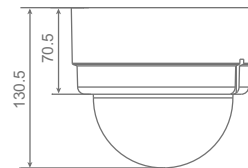

Dimension

Unit: (mm)

Features

- Progressive Scan CMOS Sensor
- NEW** • Full HD 1080p / HD 720p real-time at dual streaming
- H.264 and MJPEG compression
- Remote Zoom & Focus (Motorized Lens)*
- NEW** • Lightweight dome cover
- Detachable modular design
- NEW** • 3-Axis position adjustment
- Motion Detection
- Privacy Masks
- Day/Night (ICR)
- Micro SD support