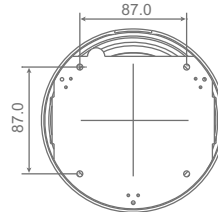

Dimension

Unit: (mm)

Features

- Progressive Scan CMOS Sensor
- NEW** • Full HD 1080p / HD 720p real-time at dual streaming
- H.264 and MJPEG compression
- Remote Zoom & Focus (Motorized Lens)*
- NEW** • Lightweight dome cover
- Detachable modular design
- NEW** • 3-Axis position adjustment
- Motion Detection
- Privacy Masks
- Day/Night (ICR)
- Micro SD support