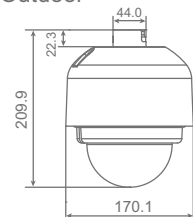

Outdoor

Unit: (mm)

Features

- Progressive Scan CMOS Sensor
- **NEW** • Full HD 1080p / HD 720p real-time at dual streaming
- H.264 and MJPEG compression
- **NEW** • Remote Zoom & Focus (Motorized Lens)*
- Motion Detection
- Privacy Masks
- Day/Night (ICR)
- **NEW** • Micro SD support
- BNC analog output
- Weatherproof (IP66 international)
- Vandal proof dome cover
- **NEW** • Sun Shield & Outdoor Mounting Kit