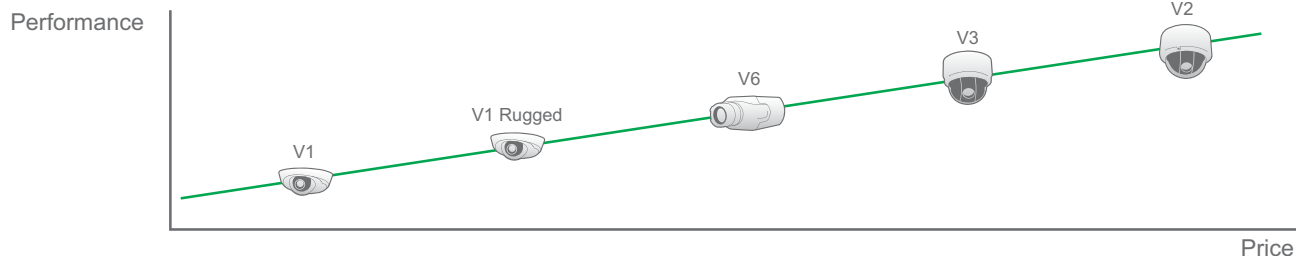

Megapixel IP Camera

Value Chart

Comparison Chart

Item	V1	V1 Rugged	V6	V3	V2
CMOS	●	●	●	●	●
Lens	fixed focal	fixed focal	Motorized VF C/CS mount	Manual VF	Motorized VF Manual VF
ICR	-	-	○	○	○
Built-in Mic	○	-	-	-	-
Audio in	●	-	●	●	●
Audio out	-	-	●	●	●
Alarm	-	-	●	●	●
BNC	-	-	○	●	●
Micro SD	○	○	○	●	●
Weatherproof (IP66)	-	●	-	-	●

● Support ○ Optional - Not support

Specification

Item	Full HD Real-time	Full HD
Camera		
Image Sensor	1/2.7" Progressive CMOS	1/2.7" Progressive CMOS
Picture Elements	1920(H) × 1080(V)	1920(H) × 1080(V)
Shutter Speed	1~1/10000 sec.	1~1/10000 sec.
White Balance	Manual/ATW (1500 ~ 15000K)	
Digital Zoom	Support	
Operation		
Video Compression	H.264 Main Profile/MJPEG	
Video Streaming	Simultaneously, H.264 + H.264 Simultaneously, H.264 + MJPEG Simultaneously, MJPEG + BNC	
Resolution	H.264: Full HD 1080p/HD 720p MJPEG: Full HD 1080p/HD 720p/D1/CIF	
Frame Rate	H.264: 1080p 25/30fps MJPEG: 1080p 25/30fps	H.264: 720p 25/30fps MJPEG: 720p 25/30fps
Image Setting	Exposure, White Balance, Brightness, Sharpness, Contrast, Saturation, Hue, Image rotation, Motion detection, Privacy Mask	
Audio	Line Out, Line In/Mic In	
Alarm	5V 10kΩ pull up Photo relay output 300V DC/AC	
Network		
Interface	RJ-45, 10/100 Mbps Ethernet	
Protocol	TCP/IP, UDP, RTP, RTSP, HTTP, ICMP, FTP, SMTP, DHCP, PPPoE, UPnP and IGMP	
Password Levels	User and Administrator	
Internet Browser	Internet Explorer (6.0+)	
User Account	20	
General		
Operating Temperature	0°C ~ 50°C (32°F ~ 122°F)	
Power Source	Humidity: 10% to 90%, Non-condensing	
Power Consumption	DC 12V / AC 24V / PoE	
Certificate	4W	
	CE, FCC, RoHS compliant	

Product specification and availability subject to change without notice. Certain product names mentioned herein may be trade names and / or registered trademarks of their companies.