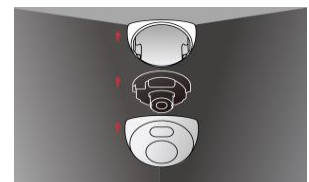

- ▲ Zero Blind Spot Coverage
- ▲ HDR Engine Gen3
- ▲ Triple power support (PoE/ DC12V/ AC24V)
- ▲ IR LED built in
- ▲ Vandal Proof
- ▲ Easy Maintenance

Zero Blind Spot Coverage

S5-A series has a unique, mounting-friendly design for corner installation. With selected lens, it provides zero blind spot coverage from ceiling-to-floor, wall-to-wall, and even right below the camera is included.

Easy Maintenance

S5-A series was designed with modularized interior to provide an easy access that simplifies the steps for users to repair, replace and upgrade while the camera itself remains installed on the corner.

Features

- Multiple Progressive Scan CMOS Sensor support up to 5M Resolution
- Multi Exposure HDR
- Multi Codec support (H.265/H.264/MJPEG)
- Low Latency Streaming
- Quad Streams support
- True Day/Night function (ICR)
- IR LED (working distance up to 15m)
- 3D Motion Compensated Noise Reduction (MCTF)
- Text Overlay and Privacy Masks
- Smart Event function
 - External Input/Motion Detection
 - Network Failure Detection/Audio Detection
 - Periodical Event/Manual Trigger/Tampering Alarm
- Micro SD/SDHC/SDXC Card support
- ONVIF Profile S/G/T/M support
- Smart Low Bitrate control
- Vandal Proof
- ZDT (Zero Down Time)