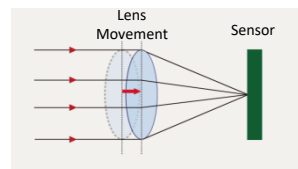

Auto Focus

S5-I can perform fast, reliable auto focus and can adapt to different indoor and outdoor scenes through its unique algorithm. As auto focus can be done by camera itself, no on-site focus adjustment is required.